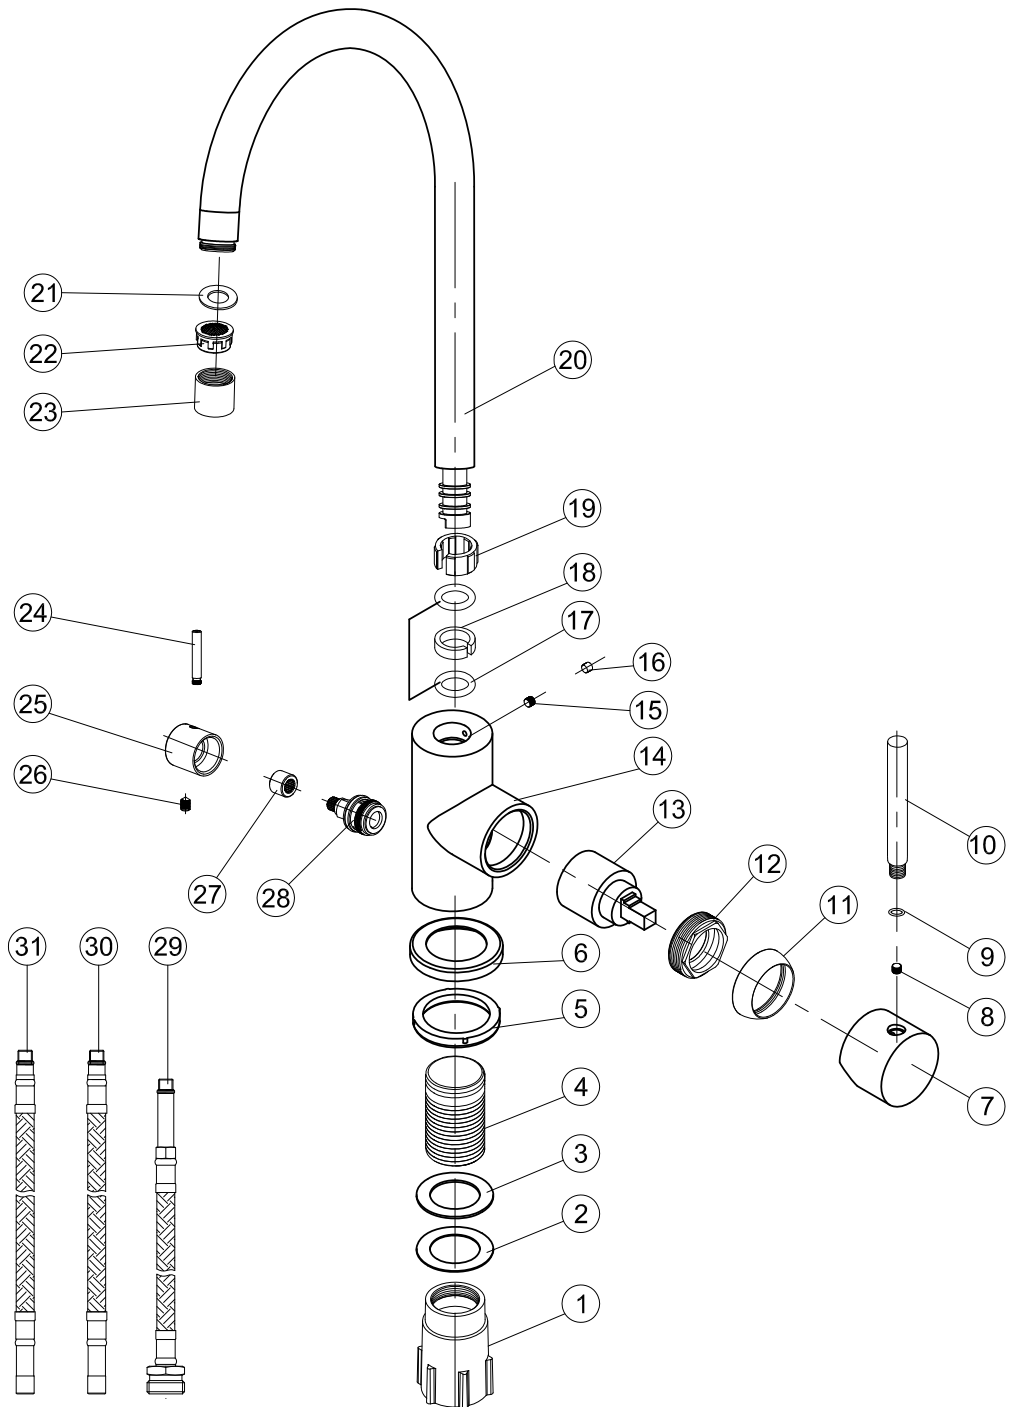

- 1 Fixing bushing
- 2 Washer
- 3 Rubber
- 4 Threaded tube
- 5 Base Rubber
- 6 Base
- 7 Handle base
- 8 Inner hex screw
- 9 O ring
- 10 Handle bar
- 11 Cover ring
- 12 Screw nut
- 13 Cartridge
- 14 Body
- 15 Inner hex screw
- 16 Decoration rubber
- 17 O ring
- 18 C ring
- 19 C ring
- 20 Spout
- 21 O ring
- 22 Aerator
- 23 Aerator cover
- 24 Handle bar
- 25 Handle base
- 26 Inner hex screw
- 27 Splined hub
- 28 Cartridge
- 29 Flexible hose
- 30 Flexible hose
- 31 Flexible hose

# Steel Curve Shadow D

Art no: 30008 RSK: 8310665

**SCANDTAP®**  
BATHROOM CONCEPTS

Scandtap AB, Olofsdalsvägen 21, 302 41 Halmstad, Sweden  
info@scandtap.com, www.scandtap.com